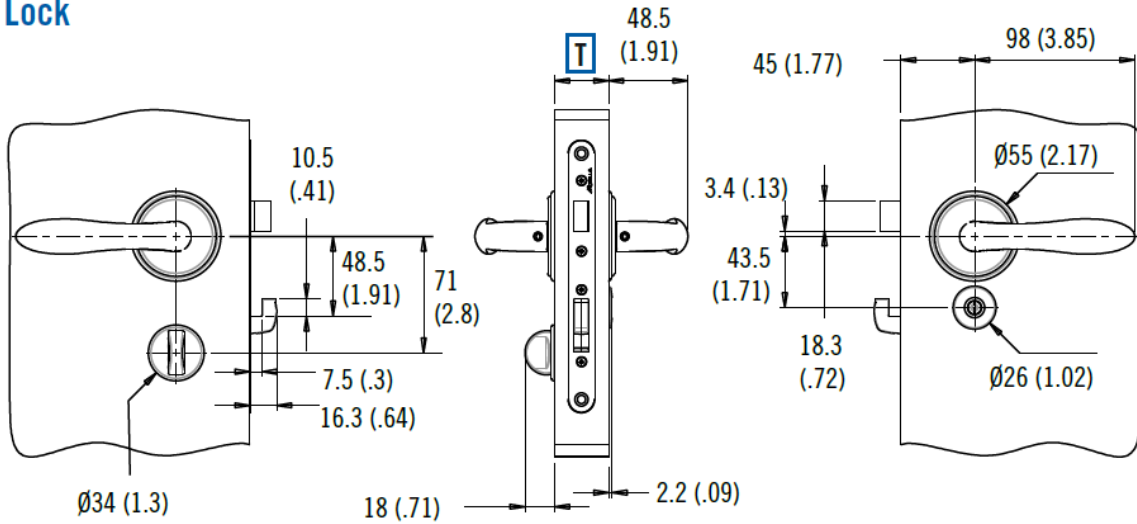

McCoy Star Round Installation

Lock

Panel Preparation