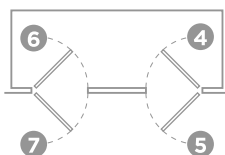

Original

Swing door lock – interior cabin or toilet doors

Key locking rim lock, ideal for thin or lipped doors.

Striker options

No striker included.
Striker selection below.

Door holder options

Contact Onmar

Door holder
(optional)

Product shown
OA-01-710-03-10

Part number

OA-01-**X** 10-03-10

4 5 6 7 Door Swing

Right in (RI)
Right out (RO)
Left in (LI)
Left out (LO)

COLOR OPTIONS

Chrome

FEATURES

Privacy indicator outside

Privacy knob

Swing door

Strikers

Striker options

Original Striker RO/LI
OS-01-400-10
Original Striker RI/LO
OS-01-500-10

Striker options