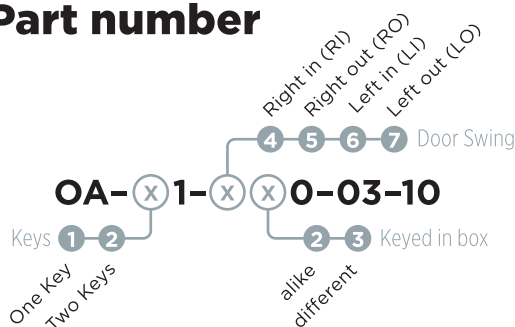

Original

Swing door lock – exterior or interior doors

Key locking rim lock, ideal for thin or lipped doors.

- Traditional, robust lock mechanism design
- Key lockable from both sides with skeleton key

Striker options

No striker included.
Striker selection on next side.

Door holder options

Contact Onmar

Part number

Door holder (optional)

COLOR OPTIONS

FEATURES

Keylocking

Swing door

Original

Swing door lock – interior cabin or toilet doors

Key locking rim lock, ideal for thin or lipped doors.

Striker options

No striker included.
Striker selection below.

Door holder options

Contact Onmar

Part number

OA-01-**x**10-03-10

4 5 6 7 Door Swing

Right in (RI)
Right out (RO)
Left in (LI)
Left out (LO)

COLOR OPTIONS

Chrome

FEATURES

Privacy indicator outside