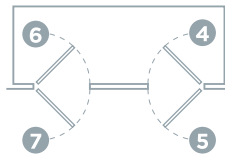

Original

Swing door lock – exterior or interior doors

Key locking rim lock, ideal for thin or lipped doors.

- Traditional, robust lock mechanism design
- Key lockable from both sides with skeleton key

Striker options

Swing door

Original

Swing door lock – interior cabin or toilet doors

Key locking rim lock, ideal for thin or lipped doors.

Striker options

No striker included.
Striker selection below.

Door holder options

Contact Onmar

Part number

OA-01-**x**10-03-10

4 5 6 7 Door Swing

Right in (RI)
Right out (RO)
Left in (LI)
Left out (LO)

COLOR OPTIONS

Chrome

FEATURES

Privacy indicator outside